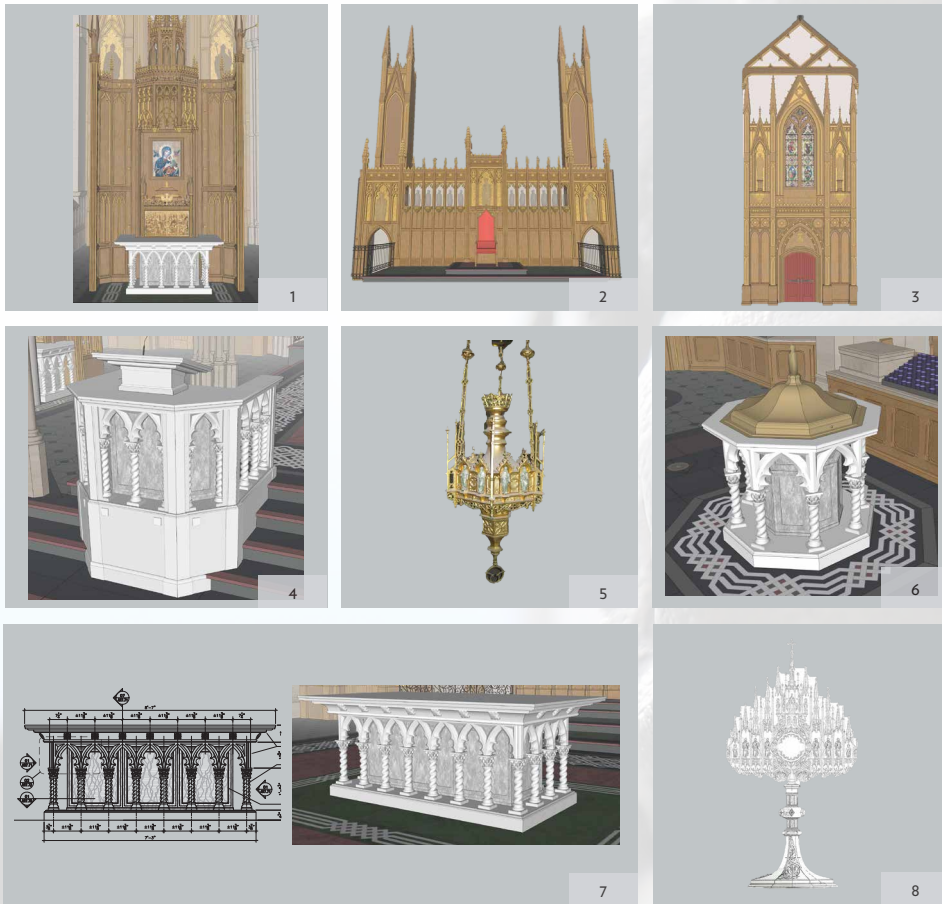

The Sanctuary

1	Tabernacle Table	$ 200,000
	Tablernacle Screen	$ 250,000
2	Gothic Reredos Screen	$ 850,000
3	Gothic Restoration to North and South Doors including Screens	$ 500,000 each
4	Ambo	$ 250,000
5	Restoration of the Perpetual Lamp	$ 50,000
6	Baptismal Font	$ 250,000
7	Altar	$ 500,000
8	Monstrance (Brass, gold and silver plated displaying the four Evangelists, Mary, Joseph, Jesus and the Archangels.)	$ 30,000