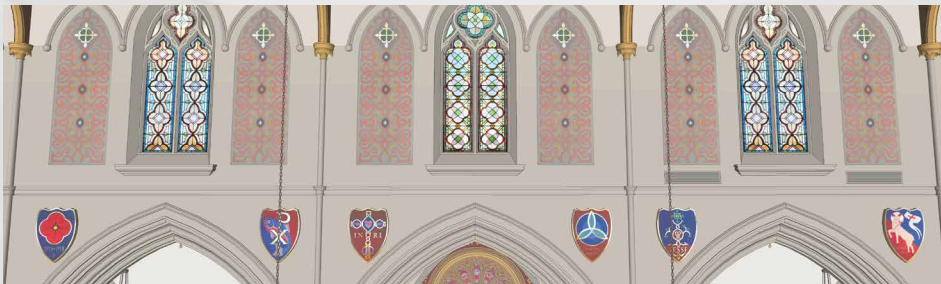

The Narthex and Nave

1	Restored Side Door	$ 30,000
2	Restored Main Entrance Door	$ 40,000
3	Restored Side Door	$ 30,000
4	Free-standing Holy Water Fonts (2)	$ 30,000 each
5	Wall-mounted Holy Water Fonts (2)	$ 15,000 each
6	Gothic Chandeliers (24)	$ 2,000 each