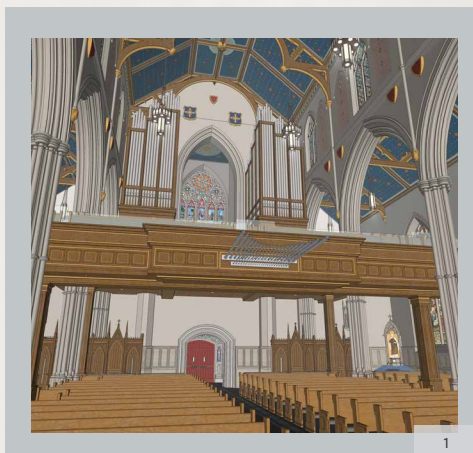

Balcony and Organ Opus 3907

- 1 Organ Opus 3907 $ 3M
- 2 Restoration of painting of Canadian Martyrs including candles $ 5,000