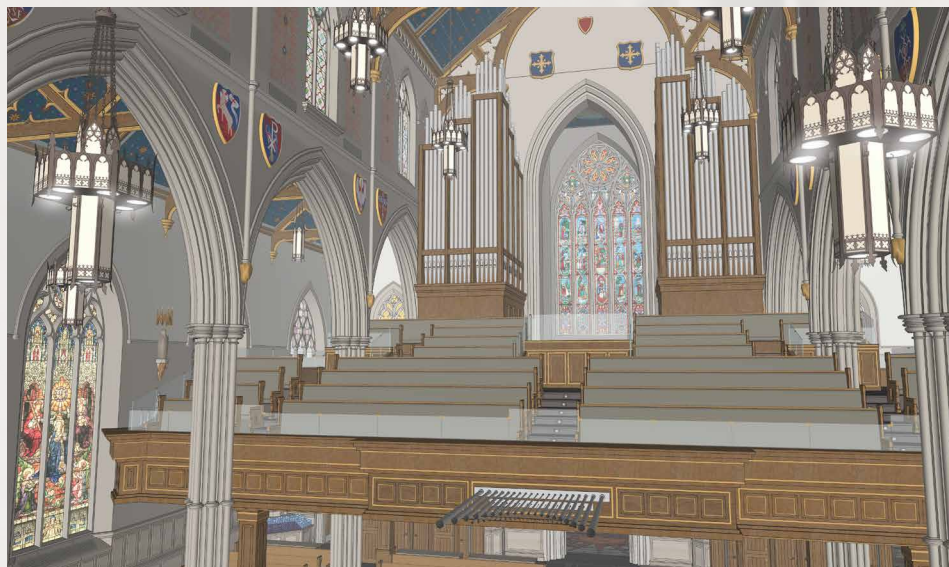

Balcony and Organ Opus 3907

- 1 Organ Opus 3907 $ 3M
- 2 Restoration of painting of Canadian Martyrs including candles $ 5,000