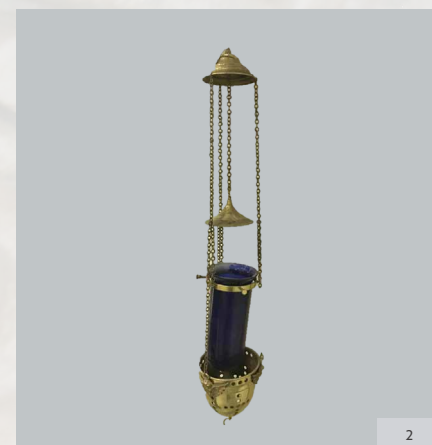

Restoration Items

- 1 Book of Gospels Cover/Display Stand $ 10,000
- 2 Custom Hanging Sanctuary Lamps (3) $ 10,000 each

Restoration of the following items:

- Historical Ciboria (3) $ 5,000 each
- Historical Chalices (9) $ 5,000 each
- Credence Tables (2) $ 2,500 each
- Stools (6) $ 500 each
- Sanctuary Chairs (10) $ 5,000 each
- Celebrant Chairs (3) $ 5,000 each
- New Altar Cloths (6) $ 1,500 each