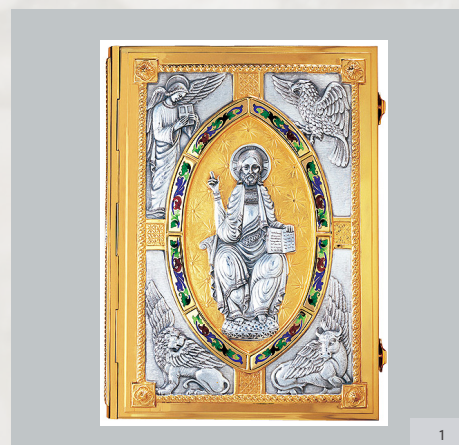

Restoration Items

- 1 Book of Gospels Cover/Display Stand $ 10,000
- 2 Custom Hanging Sanctuary Lamps (3) $ 10,000 each

Restoration of the following items:

- Historical Ciboria (3) $ 5,000 each
- Historical Chalices (9) $ 5,000 each
- Credence Tables (2) $ 2,500 each
- Stools (6) $ 500 each
- Sanctuary Chairs (10) $ 5,000 each
- Celebrant Chairs (3) $ 5,000 each
- New Altar Cloths (6) $ 1,500 each