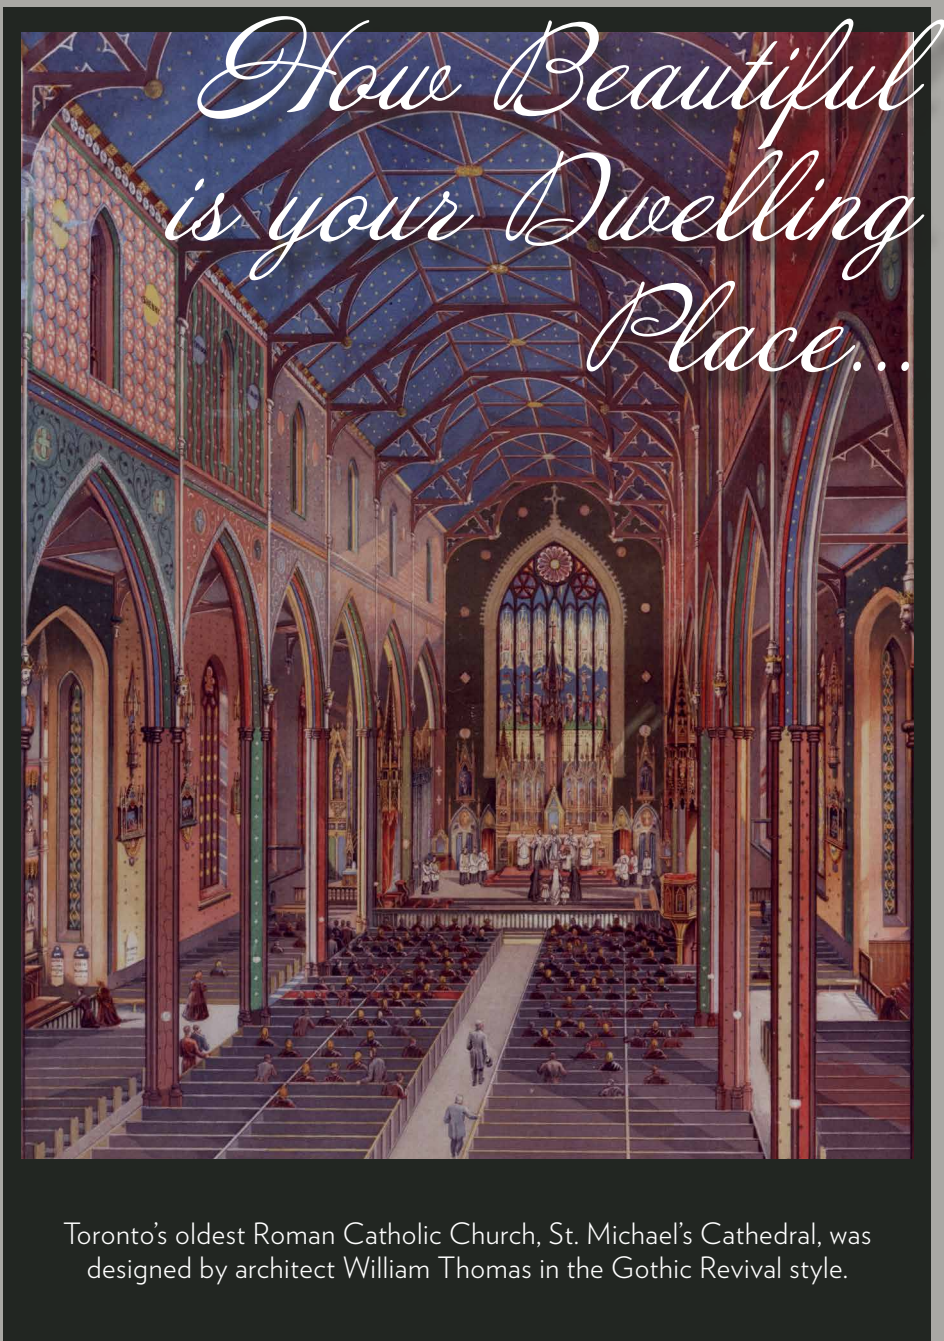

St. Michael's Cathedral

Commemorative Opportunities

*How Beautiful
is your Dwelling
Place...*

Toronto's oldest Roman Catholic Church, St. Michael's Cathedral, was designed by architect William Thomas in the Gothic Revival style.