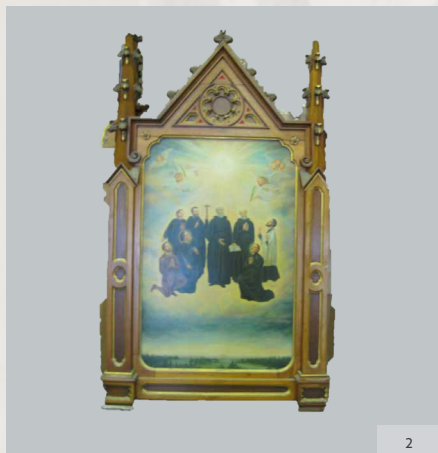

Balcony and Organ Opus 3907

- 1 Organ Opus 3907 $ 3M
- 2 Restoration of painting of Canadian Martyrs including candles $ 5,000